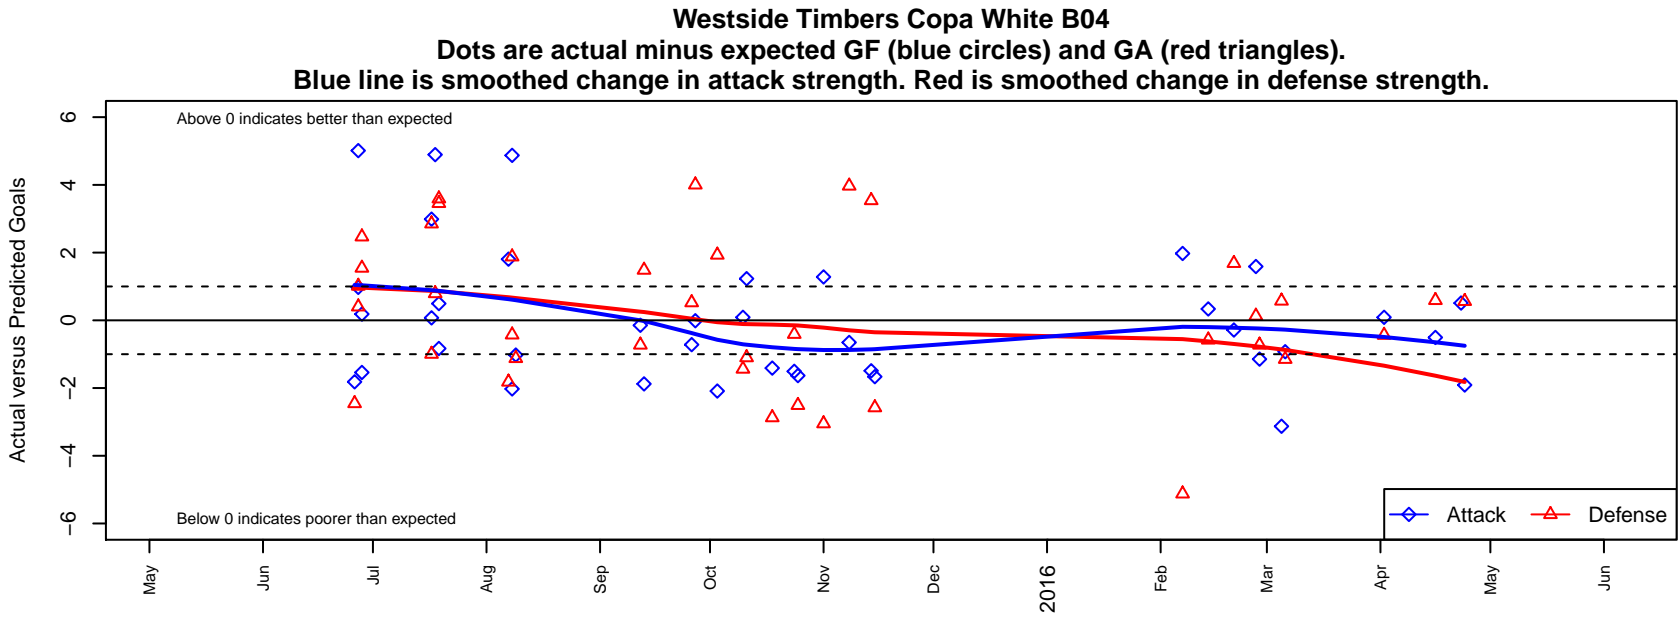

# Westside Timbers Copa White B04

Westside Timbers  
 Beaverton, OR  
 B04 total strength=418  
 attack=0.41 defense=0.17  
 fall league = PTT B04 Premier Gold  
 spr league = Spr OYS B04 Premier White

**attack and defense variance (black dot)  
relative to other teams  
and top 10 in region**

**attack and defense rating  
relative to others at age  
and all opponents in last 13 months**

**Performance relative to 13 month average**