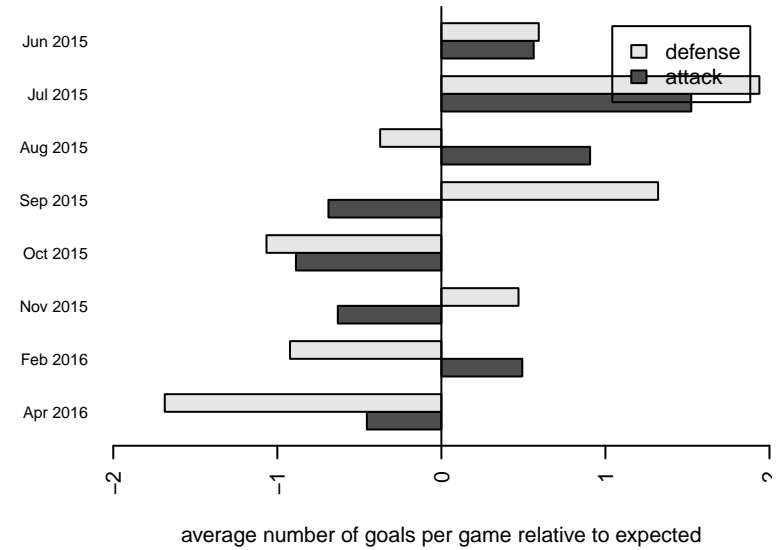

Performance relative to 13 month average