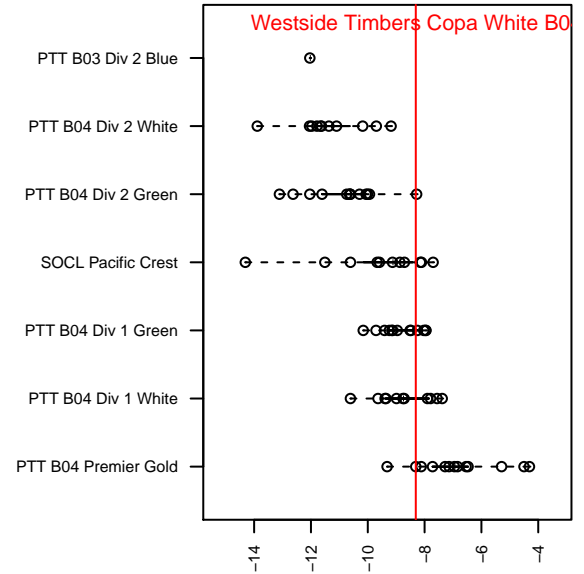

# Westside Timbers Copa White B04

Westside Timbers  
 Beaverton, OR  
 B04 total strength=418  
 attack=0.41 defense=0.17  
 fall league = PTT B04 Premier Gold  
 spr league = Spr OYS B04 Premier White

alt names used:  
 WT B04 Copa White  
 Westside Timbers B04 Copa White  
 Westside Timbers B04 Copa White  
 Westside Timbers B04 Copa White  
 Westside Timbers B04 Copa White  
 Westside Timbers B04 Copa White

**attack and defense variance (black dot)  
relative to other teams  
and top 10 in region**

**attack and defense rating  
relative to others at age  
and all opponents in last 13 months**

**Performance relative to 13 month average**