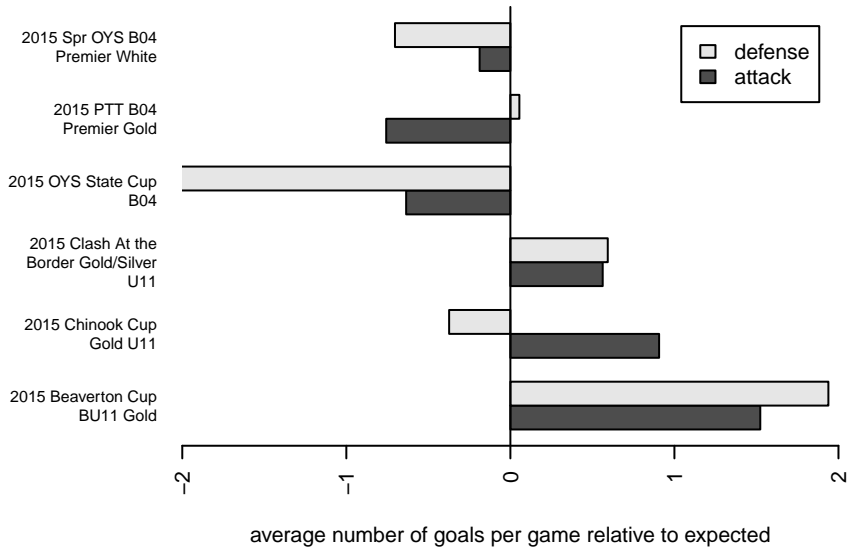

# Westside Timbers Copa White B04

Westside Timbers  
 Beaverton, OR  
 B04 total strength=418  
 attack=0.41 defense=0.17  
 fall league = PTT B04 Premier Gold  
 spr league = Spr OYS B04 Premier White

Venues played:  
 2015 Clash At the Border Gold/Silver U11  
 2015 Beaverton Cup BU11 Gold  
 2015 Chinook Cup Gold U11  
 2015 PTT B04 Premier Gold  
 2015 Spr OYS B04 Premier White  
 2015 OYS State Cup B04

**attack and defense variance (black dot)  
relative to other teams  
and top 10 in region**

**attack and defense rating  
relative to others at age  
and all opponents in last 13 months**

**Performance relative to 13 month average**